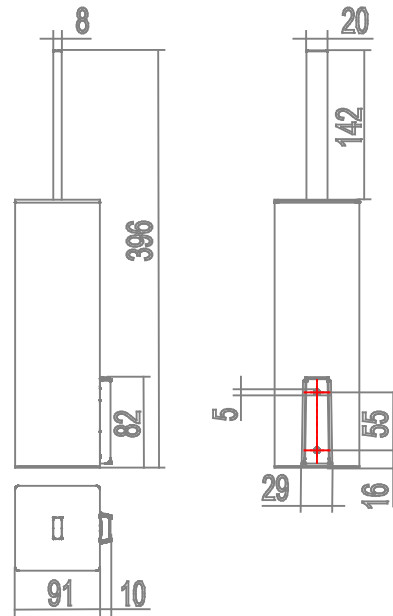

3D VIEW

Moves you toward or away from objects in the scene when you drag vertically. You can also zoom with the hand tool by holding down Shift as you drag.

Moves the model vertically and horizontally only. You can also pan with the hand tool: Ctrl-drag.

Turns 3D objects around relative to the screen. How the objects move depends on the starting view, where you start dragging and the direction in which you drag.

2D DERIVATION

TECHNICAL DRAWINGS

AVAILABLE FINISHES

Code	AV114AWM
Material	Matt white
Very short description 1	INDA Toilet Brush Holder Cm8X8 H40
Very short description 2	MY WAY AV114A 8X8 WM
Article description	INDA ACCESSORIES MY WAY Toilet Brush Holder Cm8X8 H40 WM
International code	EAN-13:8033163023779
Height [cm]	40
Width [cm]	8
Depth [cm]	8
Weight [kg]	1.385
Series	MY WAY
LINE	Toilet Brush Holder
Model	AV114A
Intrastat code	74182000
URL link web site of the article	https://www.inda.net/
Design	Studio Inda